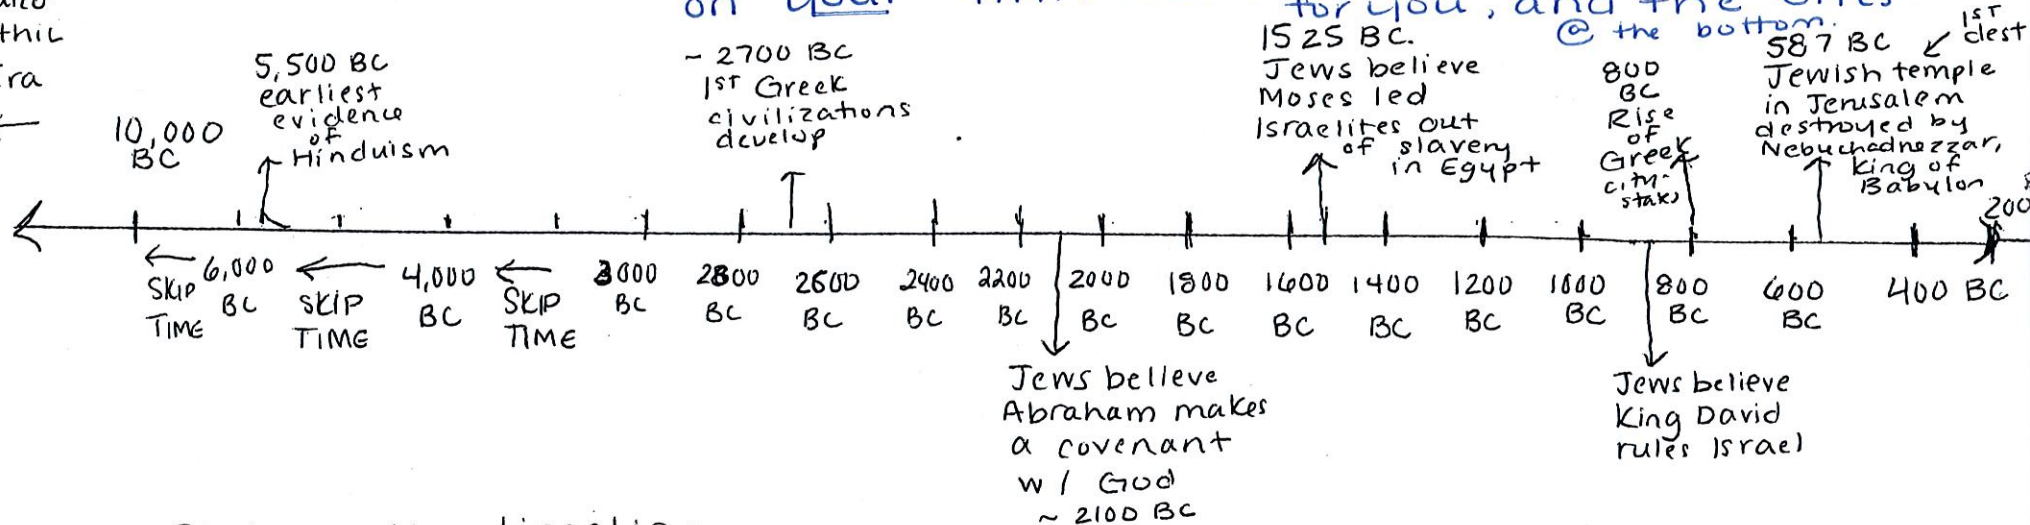

Ancient Civ. Timeline

Google them!

★ Write the events below on your timeline. Include the ones I plotted for you, and the ones @ the bottom.

Paleolithic Era ←

Plot on the timeline

1. Neolithic Revolution
2. Confucius lives in China
3. Siddhartha Gautama (Buddha) founds Buddhism in India
4. Hammurabi rules Babylon
5. Pyramids of Giza in Egypt are built
6. Qin dynasty connects pieces of Great Wall of China (Pieces were built gradually betw. 771 and 221 BC)
7. 1st city-states develop in Mesopotamia
8. The Lower Nile Valley is unified under a single ruler (Beginning of Egyptian civilization)
9. 1st civilizations develop in China
10. 1st civilizations develop in India

- A- Egypt
- B- Mesopotamia
- C- India
- D. - China

This map
will be
on Thursday's
quiz!